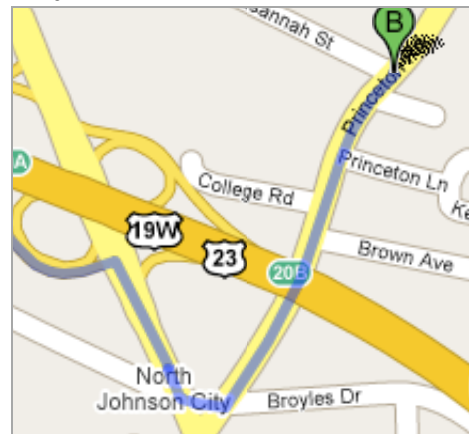

Start **Morristown, TN**
 End **2400 Susannah St**
Johnson City, TN 37601
 Travel **63.2 mi – about 1 hour 8 mins**

Get Google Maps on your phone
 Text the word "GMAPS" to 466453

Morristown, TN

Drive: 63.2 mi – about 1 hour 8 mins

- | | |
|--|--------------------|
| 1. Head southeast on N Cumberland St/TN-343 toward E 1st N St/TN-66 | 1.9 mi 5 mins |
| ← 2. Turn left onto the TN-160 S ramp | 0.3 mi 1 min |
| 3. Merge onto Enka Hwy/TN-160 E | 3.9 mi 7 mins |
| ← 4. Turn left to merge onto I-81 N | 44.6 mi 39 mins |
| 5. Take exit 57A to merge onto I-26 E/US-23 S toward Johnson City | 11.6 mi 11 mins |
| 6. Take exit 20 for Roan St/US-11E/US-19W N | 0.3 mi |
| → 7. Turn right at N Roan St/US-11E S | 0.2 mi |
| ← 8. Turn left at Broyles Dr | 266 ft 1 min |
| ← 9. Turn left at Princeton Rd | 0.4 mi 2 mins |
| ← 10. Turn left at Susannah St | 16 ft |

2400 Susannah St
Johnson City, TN 37601

These directions are for planning purposes only. You may find that construction projects, traffic, or other events may cause road conditions to differ from the map results.

Map data ©2008 NAVTEQ™

Overview

Start

End

Map data ©2008 NAVTEQ™