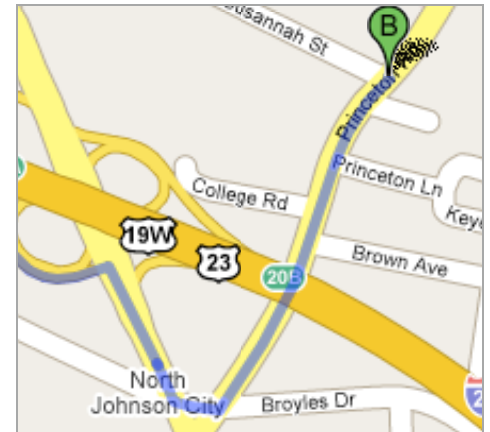

Start **Kingsport, TN**
 End **2400 Susannah St**
Johnson City, TN 37601
 Travel **20.6 mi – about 28 mins**

Get Google Maps on your phone
 Text the word "GMAPS" to 466453

A Kingsport, TN

Drive: 20.6 mi – about 28 mins

- | | |
|---|--------------------|
| 1. Head southeast on W Center St/TN-36 toward Broad St
Continue to follow TN-36 | 0.5 mi
1 min |
| ➔ 2. Turn right at Dale St | 0.5 mi
2 mins |
| ➔ 3. Turn right at N Wilcox Dr | 2.7 mi
6 mins |
| 4. Take the ramp onto I-26 E/US-23 S | 16.0 mi
16 mins |
| 5. Take exit 20 for Roan St/US-11E/US-19W N | 0.3 mi |
| ➔ 6. Turn right at N Roan St/US-11E S | 0.2 mi |
| ⬅ 7. Turn left at Broyles Dr | 266 ft
1 min |
| ⬅ 8. Turn left at Princeton Rd | 0.4 mi
2 mins |
| ⬅ 9. Turn left at Susannah St | 16 ft |

B 2400 Susannah St
Johnson City, TN 37601

These directions are for planning purposes only. You may find that construction projects, traffic, or other events may cause road conditions to differ from the map results.

Map data ©2008 NAVTEQ™

Overview

Start

End

Map data ©2008 NAVTEQ™